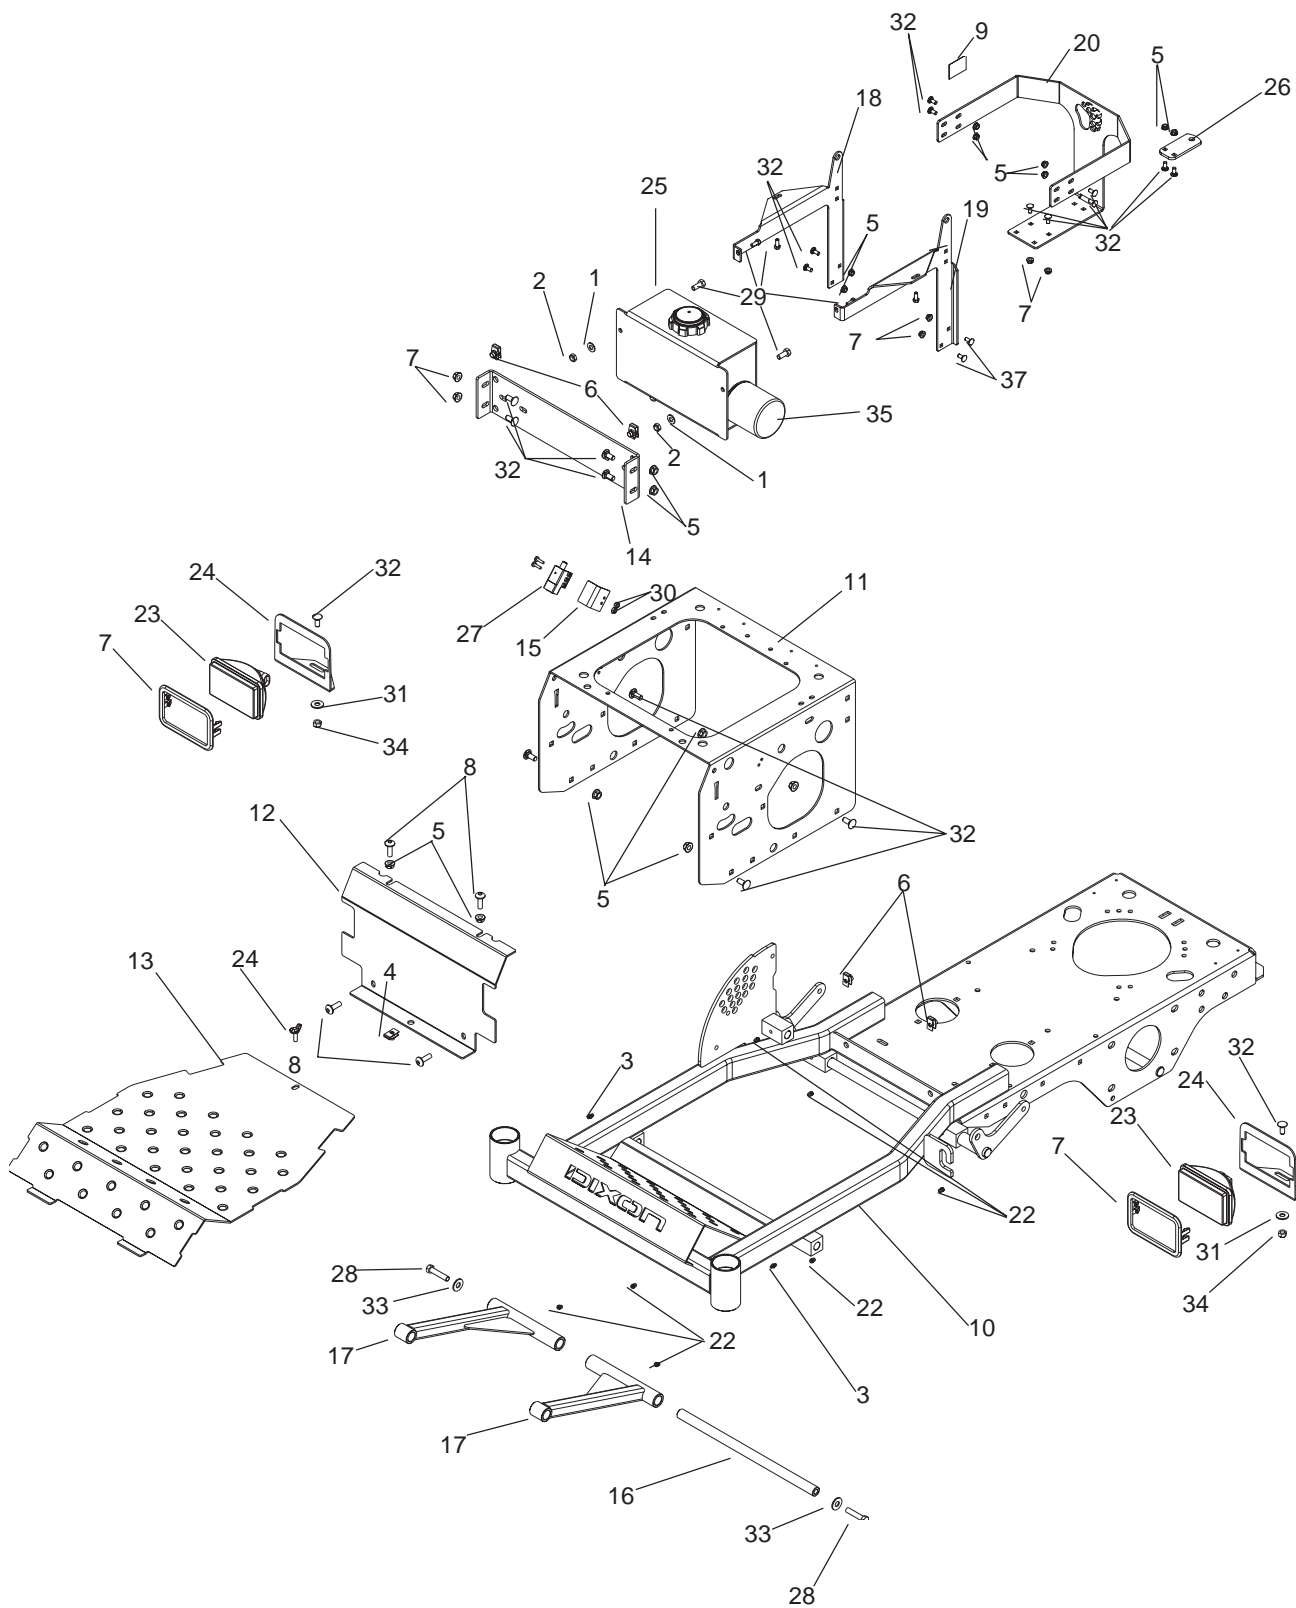

# MAINFRAME

ITEM	QTY	P/N	DESCRIPTION
1	2	539 115533	5/16 FLAT WASH TYP A
2	2	539 115617	5/16-18 HEX NUT W/NYLOK
3	2	539 115638	GREASE ZERK
4	1	539 115652	U NUT, 1/4-20
5	9	539 115674	5/16-18 HEX FLANGE NUT
6	4	539 115677	CLIP NUT 5/16-18
7	2	539 117107	HEADLIGHT BEZEL
8	4	539 117399	BHSS 5/16-18 x 1
9	1	539 117708	DECAL, PARKER
10	1	539 117795	FRAME WLD MNT
11	1	539 117800	CHANNEL SEAT MNT
12	1	539 117801	FRONT PANEL
13	1	539 117802	FLOOR PLATE
14	1	539 117812	CHANNEL, HYDRO MNT
15	1	539 117851	MOUNT, SWITCH
16	1	539 117852	SPACER, FRAME
17	2	539 117870	TRAILING ARM WELD
18	1	539 117952	FENDER SUPPORT

ITEM	QTY	P/N	DESCRIPTION
19	1	539 117956	TANK SUPPORT
20	1	539 117957	REAR GUARD
21	1	539 118691	1/4-20 x 3/4 WING SCREW
22	7	539 118928	GREASE ZERK-1/4
23	2	539 119756	HEADLIGHT
24	2	539 121332	BRACKET, HEADLIGHT
25	1	539 121767	TANK ASSEMBLY
26	1	539 121857	HITCH
27	1	539 121861	BRAKE SWITCH
28	2	539 122697	3/8-24 x 1-3/4 HHB GR 5
29	5	539 976934	5/16-18x.75 HHB GR 5
30	2	539 976977	10-24 HEX NUT W/NYLOK
31	2	539 990188	5/16 FLAT WASHER
32	18	539 990316	5/16-18 x 3/4 GR5 Zd
33	7	539 990517	3/8 FLAT WASHER
34	2	539 990717	5/16-18 HEX NUT W/NYLOK
35	2	539 102606	OIL FILTER

# BRAKE SYSTEM

ITEM	QTY	P/N	DESCRIPTION
1	2	539 107271	$5/16$ -18 x 1 GR5 ZD5
2	2	539 109332	$3/8$ -16 HEX JAM NUT
3	2	539 115617	$5/16$ -18 HEX NUT W/ NYLOK
4	2	539 115668	ROLL PIN, $3/16$ x $1\frac{1}{4}$
5	4	539 115674	$5/16$ -18 HEX FLANGE NUT
6	4	539 115680	HAIR PIN COTTER
7	1	539 116350	SPRING
8	1	539 117477	SHAFT, BRAKE
9	2	539 117478	SWIVEL, BRAKE
10	1	539 117522	ROD, BRAKE LH
11	1	539 117523	ROD, BRAKE RH
12	1	539 117531	WLDMT, BRAKE SHOE LH
13	1	539 117532	WLDMT, BRAKE SHOE RH

ITEM	QTY	P/N	DESCRIPTION
8.....	2	539 118771	... BEARING DUST CAP
9.....	4	539 119759	... BEARING - ECC LOCK
10.....	2	539 119898	... CASTER WHEEL & TIRE
11.....	2	539 119904	... TUBE
12.....	2	539 121591	... 1/2-13 HEX NUT W/NYLOK
13.....	2	539 121749	... 1/2-13 x 6 1/2 CAR BOLT(SAE)