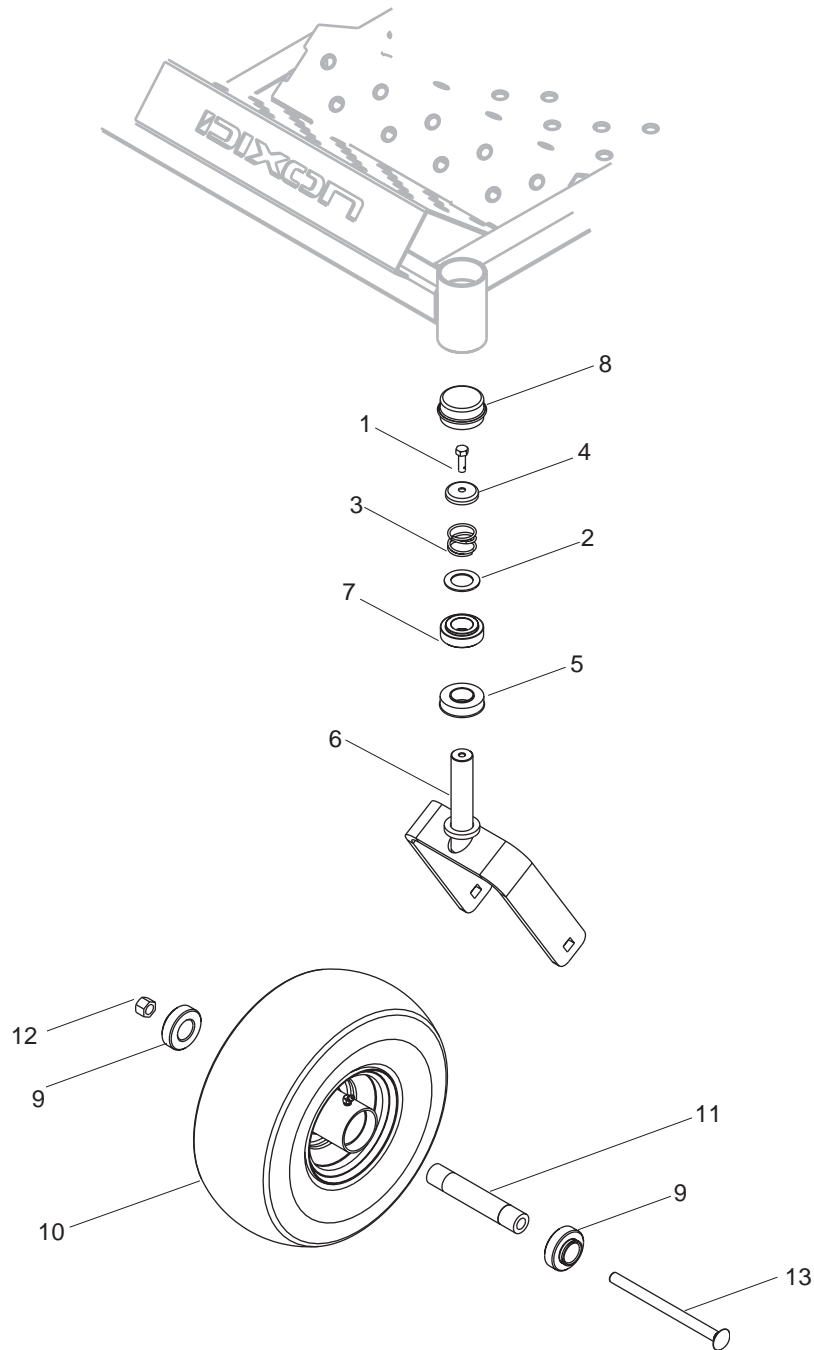

CASTER ARM ASSEMBLY

ITEM	QTY	P/N	DESCRIPTION
1.....	2	539 115566	... 5/16-18x1 HHB W/NY GR 5
2.....	2	539 115675	... WASHER, 1.025IDx1.64OD
3.....	2	539 115747	... CASTER SPRING
4.....	2	539 115749	... CASTER PLUG
5.....	2	539 115750	... BEARING
6.....	2	539 117784	... CASTER WLDT
7.....	2	539 117901	... CASTER BUSHING

ITEM	QTY	P/N	DESCRIPTION
8.....	2	539 118771	... BEARING DUST CAP
9.....	4	539 119759	... BEARING - ECC LOCK
10.....	2	539 119898	... CASTER WHEEL & TIRE
11.....	2	539 119904	... TUBE
12.....	2	539 121591	... 1/2-13 HEX NUT W/NYLOK
13.....	2	539 121749	... 1/2-13 x 6 1/2 CAR BOLT(SAE)