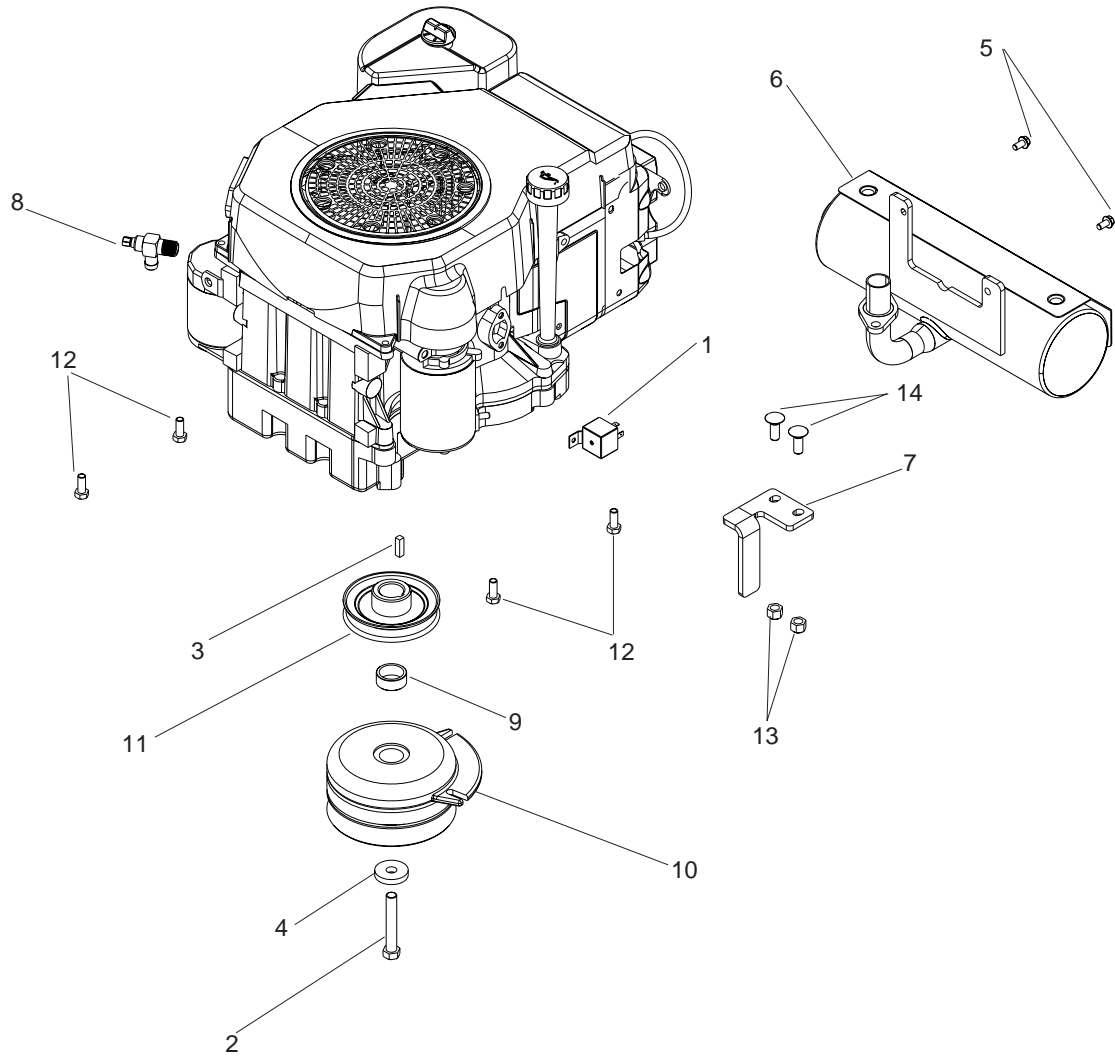

ENGINE ASSEMBLY

18 HP KOHLER