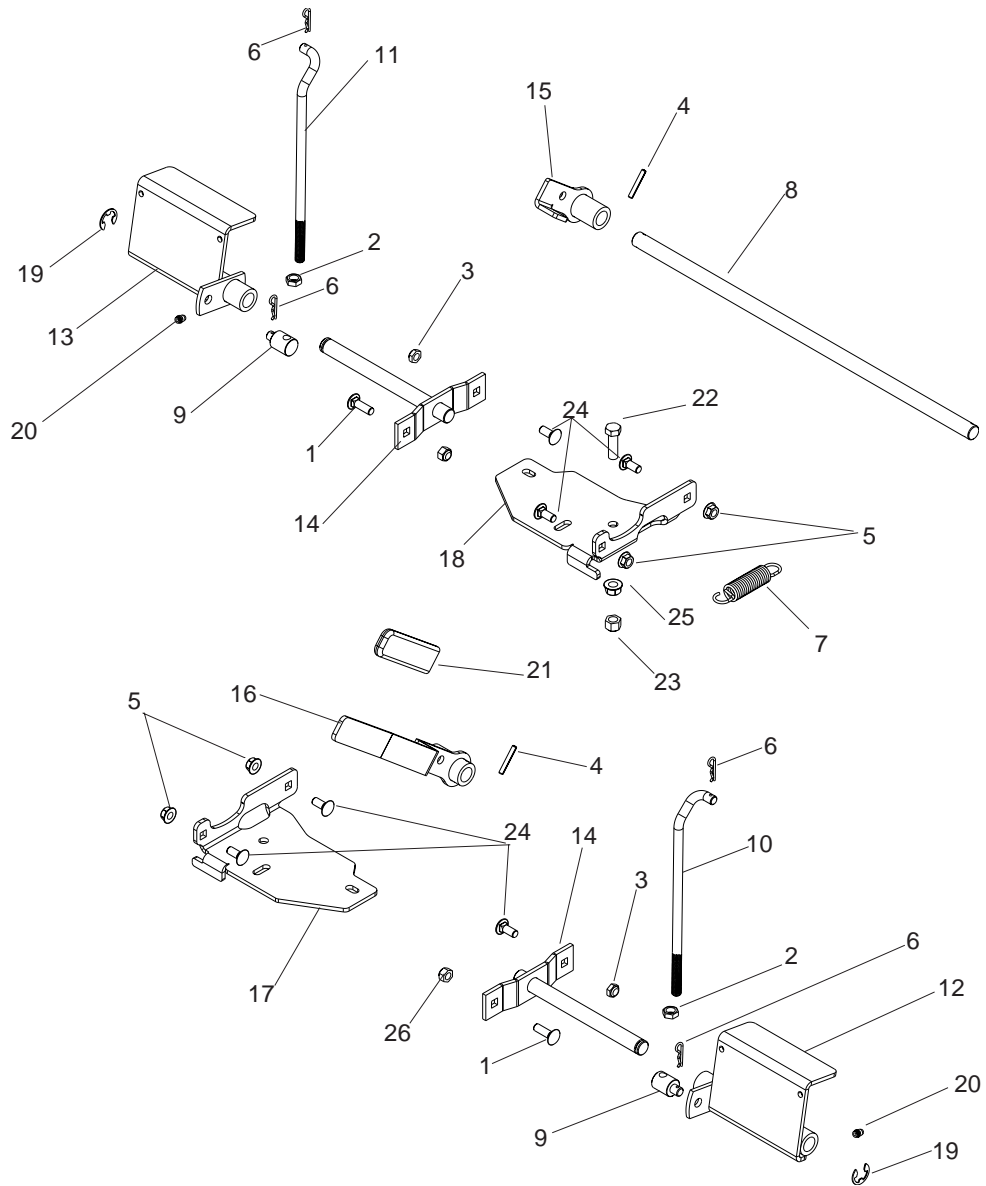

ITEM	QTY	P/N	DESCRIPTION
19	1	539 117956	TANK SUPPORT
20	1	539 117957	REAR GUARD
21	1	539 118691	1/4-20 x 3/4 WING SCREW
22	7	539 118928	GREASE ZERK-1/4
23	2	539 119756	HEADLIGHT
24	2	539 121332	BRACKET, HEADLIGHT
25	1	539 121767	TANK ASSEMBLY
26	1	539 121857	HITCH
27	1	539 121861	BRAKE SWITCH
28	2	539 122697	3/8-24 x 1-3/4 HHB GR 5
29	5	539 976934	5/16-18x.75 HHB GR 5
30	2	539 976977	10-24 HEX NUT W/NYLOK
31	2	539 990188	5/16 FLAT WASHER
32	18	539 990316	5/16-18 x 3/4 GR5 Zd
33	7	539 990517	3/8 FLAT WASHER
34	2	539 990717	5/16-18 HEX NUT W/NYLOK
35	2	539 102606	OIL FILTER

# BRAKE SYSTEM

ITEM	QTY	P/N	DESCRIPTION
1	2	539 107271	$5/16$ -18 x 1 GR5 ZD5
2	2	539 109332	$3/8$ -16 HEX JAM NUT
3	2	539 115617	$5/16$ -18 HEX NUT W/ NYLOK
4	2	539 115668	ROLL PIN, $3/16$ x $1\frac{1}{4}$
5	4	539 115674	$5/16$ -18 HEX FLANGE NUT
6	4	539 115680	HAIR PIN COTTER
7	1	539 116350	SPRING
8	1	539 117477	SHAFT, BRAKE
9	2	539 117478	SWIVEL, BRAKE
10	1	539 117522	ROD, BRAKE LH
11	1	539 117523	ROD, BRAKE RH
12	1	539 117531	WLDMT, BRAKE SHOE LH
13	1	539 117532	WLDMT, BRAKE SHOE RH

ITEM	QTY	P/N	DESCRIPTION
8.....	2	539 118771	... BEARING DUST CAP
9.....	4	539 119759	... BEARING - ECC LOCK
10.....	2	539 119898	... CASTER WHEEL & TIRE
11.....	2	539 119904	... TUBE
12.....	2	539 121591	... 1/2-13 HEX NUT W/NYLOK
13.....	2	539 121749	... 1/2-13 x 6 1/2 CAR BOLT(SAE)

ITEM	QTY	P/N	DESCRIPTION
12	1	539 118816	TROTTLE CABLE
13	1	539 118848	IGNITION SWITCH
14	1	539 119002	IGNITION SWITCH KEY
15	1	539 119272	FUEL VALVE
16	1	539 120023	CLUTCH SWITCH
17	4	539 976934	5/16-18 X 3/4 HHB GR 5
18	2	539 976952	PAN HD SCR #10-24 X 5/8
19	2	539 976977	10-24 HEX NUT W/NYLOK
20	4	539 990188	5/16 FLAT WASHER