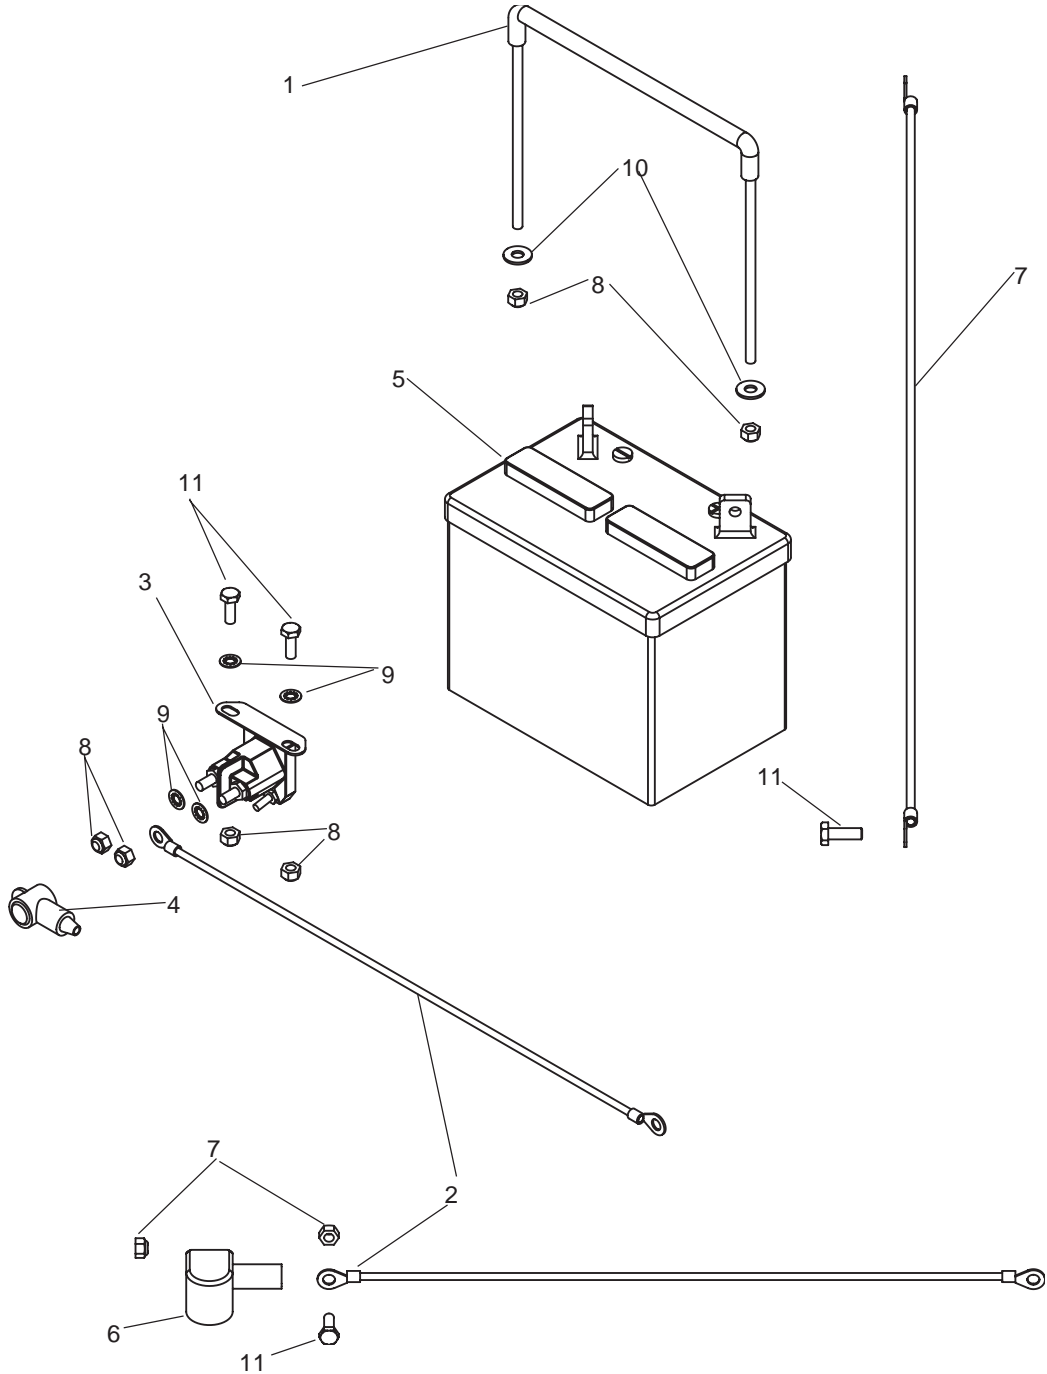

ELECTRICAL SYSTEM

ITEM	QTY	P/N	DESCRIPTION
1	1	539 115292	TIE DOWN W/INSULATOR
	1	539 115323	KOHLER BATTERY CBL
2	2	539 115364	SOLENOID/STARTER CBL
3	1	539 115774	SOLENOID
4	1	539 116400	TERMINAL COVER-SM
5	1	539 117423	12V BATTERY
	1	539 117964	WIRE LOOM

ITEM	QTY	P/N	DESCRIPTION
6	1	539 121331	TERMINAL COVER
7	1	539 122754	BATTERY CABLE
	1	539 122997	WRE HARN, CHRГ-N-HLD
8	8	539 976978	1/4-20 HEX NUT W/NYLOK
9	4	539 990053	1/4 INT L-WASHER
10	2	539 990188	5/16 FLAT WASHER
11	4	539 990580	1/4-20x.75 HHB GR 5