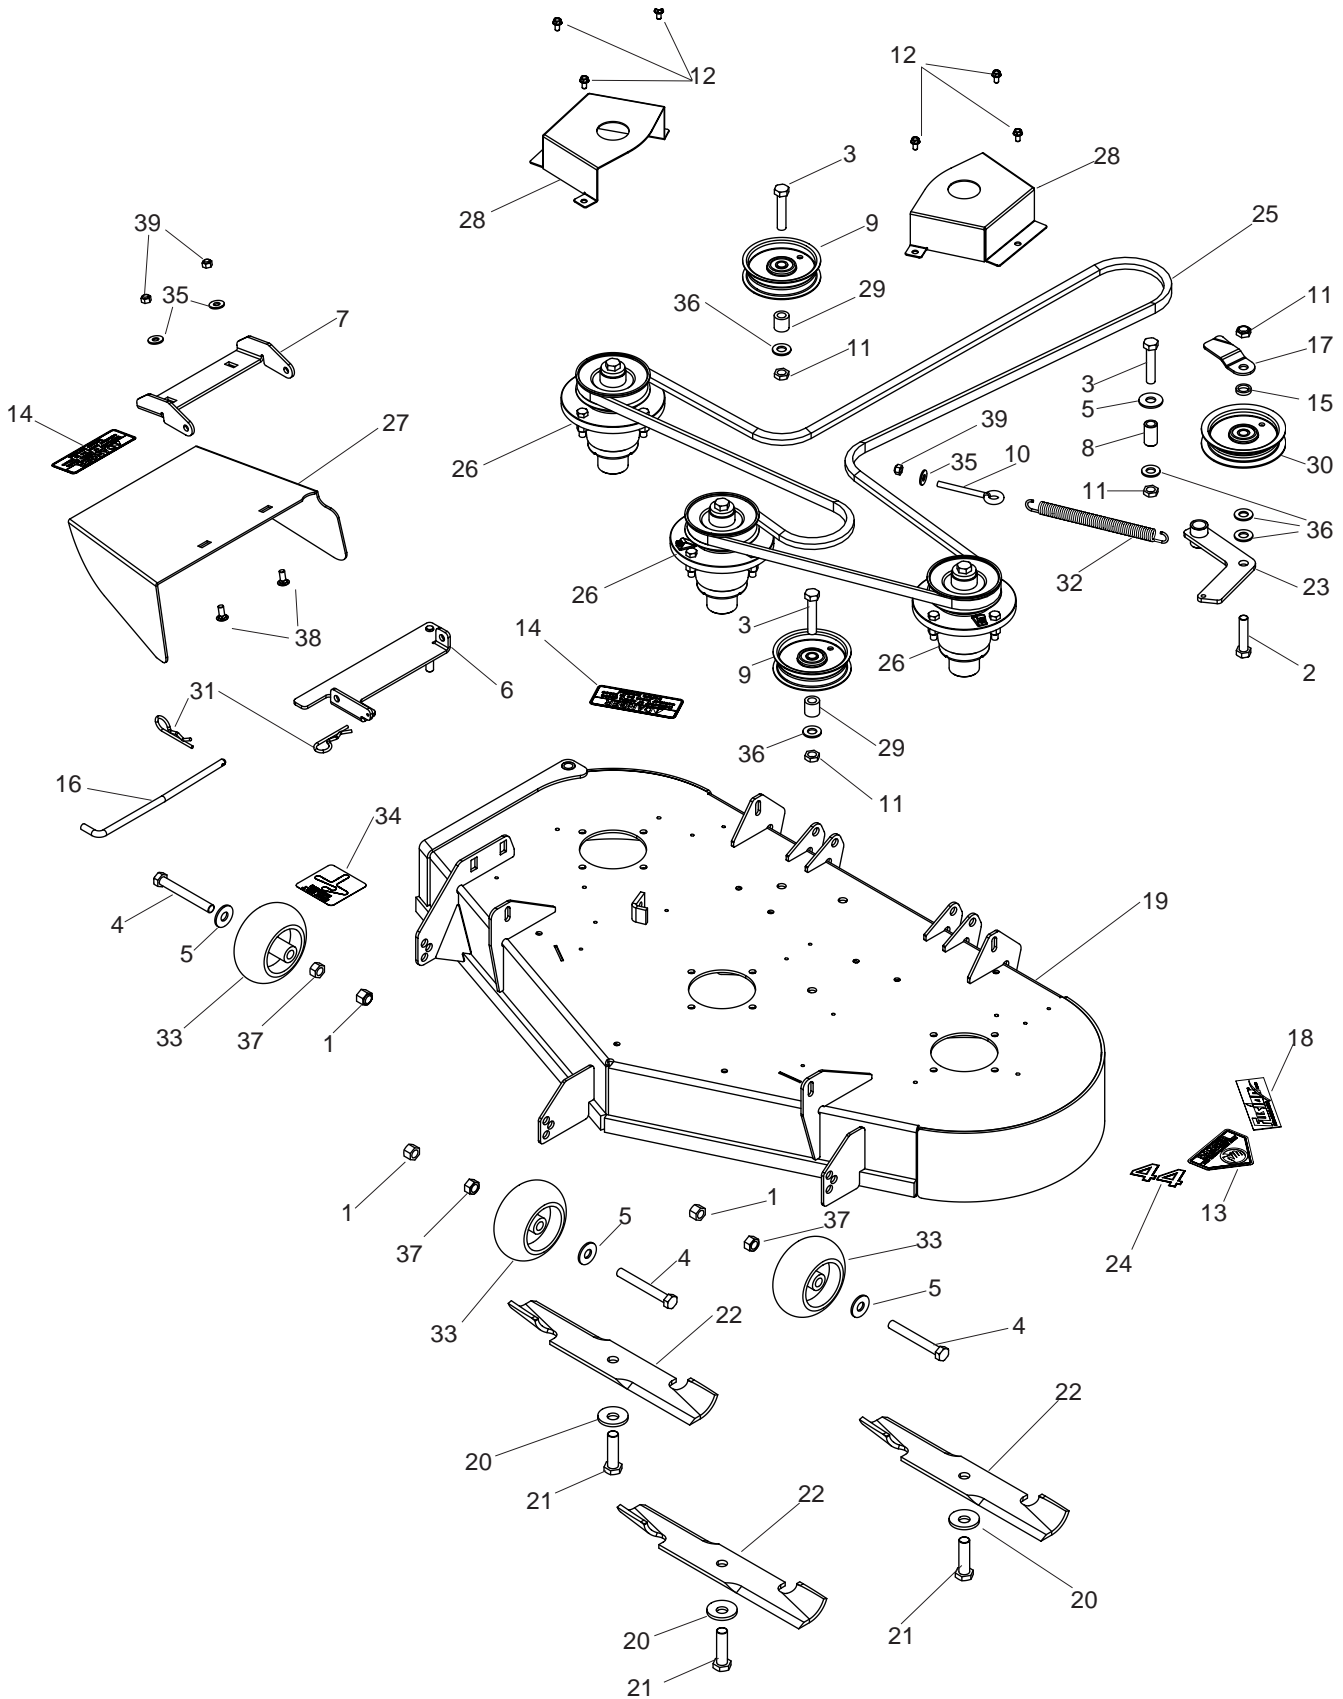

DECK ASSEMBLY 44"

ITEM	QTY	P/N	DESCRIPTION	ITEM	QTY	P/N	DESCRIPTION
1	3	539 101331	1/2-13 HEX NUT W/NYLOK	21	3	539 117839	5/8-18 x 2 1/4 HHB GR 8
2	1	539 107706	1/2-13 x 2 1/4 HHB GR 5	22	3	539 117843	44 HI-LIFT FUSION
3	3	539 108346	1/2-13 x 2 1/2 HHB GR 5	23	1	539 117888	IDLER WELDMENT
4	3	539 108366	1/2-13 x 4 HHB GR5	24	1	539 117934	DECAL, 44
5	4	539 109554	1/2 FLAT WASHER	25	1	539 118156	BELT
6	1	539 114640	HINGE, DEFLECTOR	26	3	539 118241	SPINDLE ASSEMBLY 44
7	1	539 114641	DEFLECTOR 44	27	1	539 118678	DEFLECTOR MNT WLDMT
8	1	539 115220	BUSHING 1/2ID x 3/4OD	28	2	539 118717	PULLEY GUARD, 44
9	2	539 115278	IDLER PULLEY	29	2	539 118915	SPACER
10	1	539 115574	EYEBOLT 5/16 x 3 1/2	30	1	539 119555	IDLER PULLEY
11	4	539 115609	1/2-13 HEX NUT W/NYLOK	31	2	539 120259	HAIR PIN COTTER
12	6	539 115640	1/4-20 x 1/2 SCREW	32	1	539 120920	SPRING, DECK BELT
13	1	539 115697	DECAL, DANGER	33	3	539 121433	GAUGE WHEEL
14	2	539 115717	DECAL - DANGER	34	1	539 122249	DECAL - BELT ROUTING
15	1	539 115948	H.D. PULLEY SPACER	35	3	539 990188	5/16 FLAT WASHER
16	1	539 116225	DEFLECTOR PIN	36	5	539 990250	1/2 FLAT WSHR NARROW
17	1	539 116351	BELT GUARD	37	3	539 990258	1/2-13 HEX NUT
18	1	539 117707	DECAL, FUSION	38	2	539 990316	5/16-18 x 3/4 GR5 ZD
19	1	539 118446	DECK ASSEM W / DECALS	39	3	539 990717	5/16-18 HEX NUT W/NYLOK
20	3	539 117838	BLADE WASHER