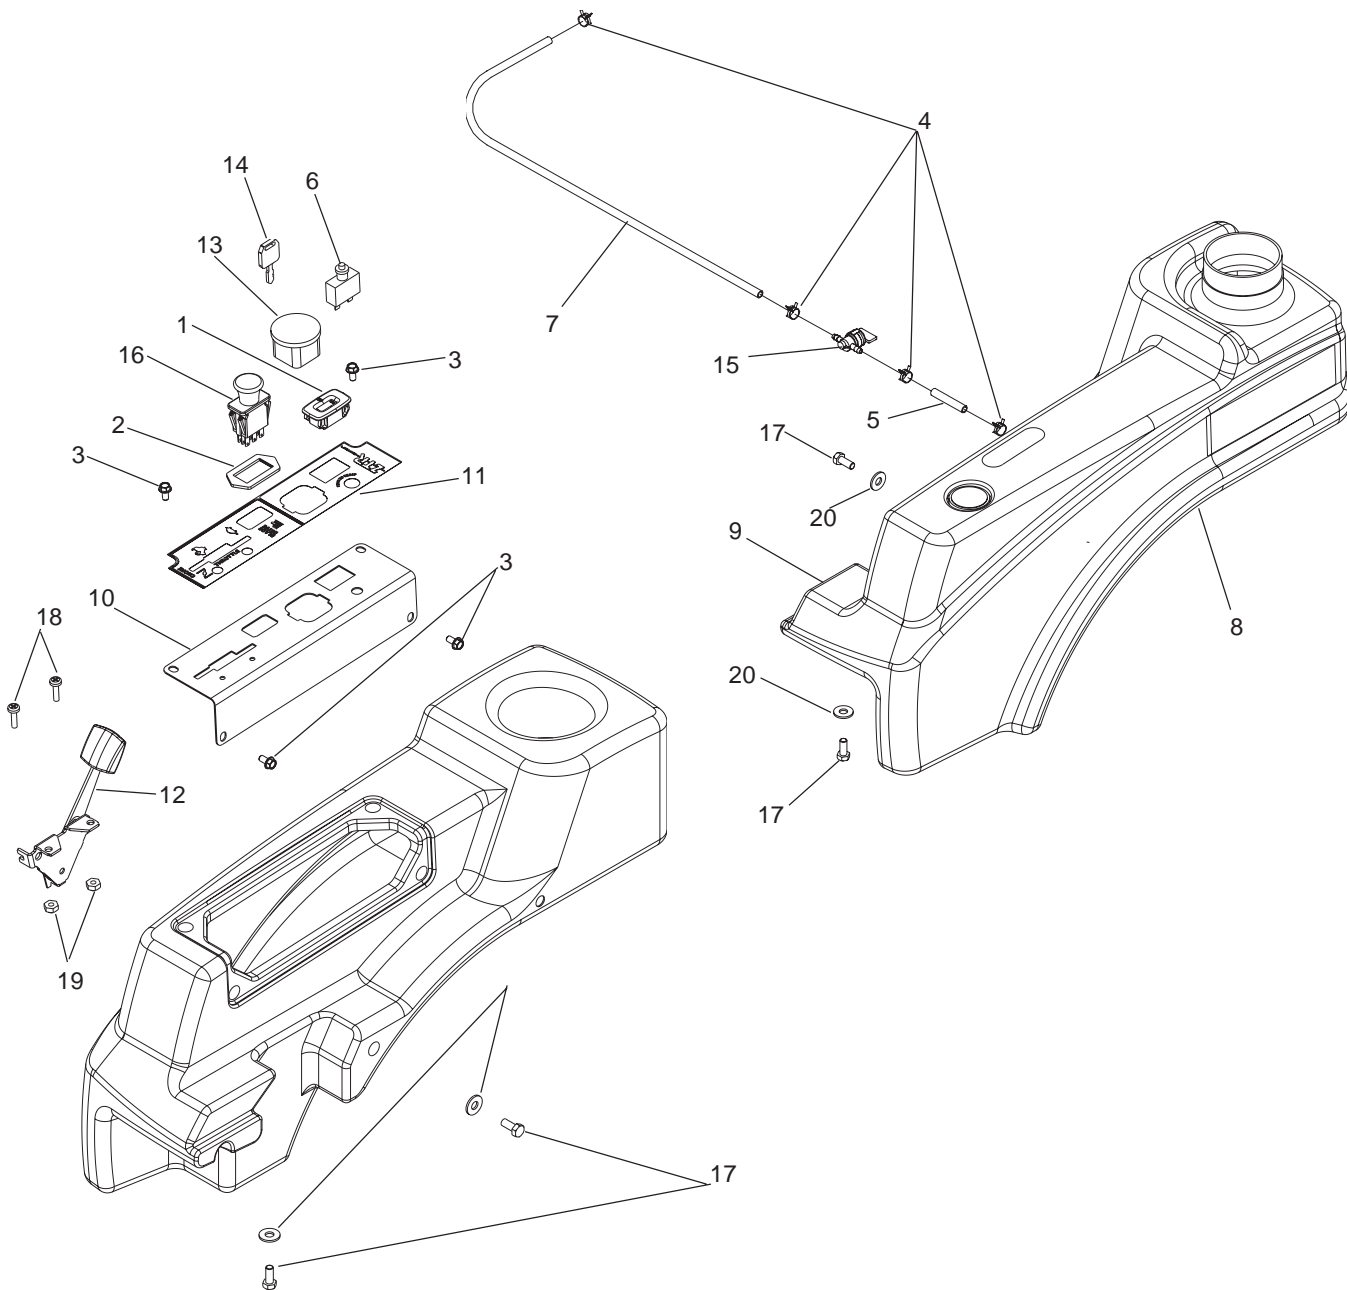

CONSOLE AND FUEL TANK

ITEM	QTY	P/N	DESCRIPTION
1	1	539 110074	HOUR METER
2	1	539 115208	BACKING PLATE
3	4	539 115640	1/4-20x1/2 SCREW
4	4	539 115708	FUEL LINE CLAMP
5	1	539 115736	HOSE 1/4 X 8
6	1	539 115850	CIRCUIT BREAKER
7	1	539 117050	HOSE 1/4 X 28 KAWASAKI
	1	539 115707	HOSE 1/4 X 21.5 KOHLER
8	1	539 117803	FUEL TANK
9	1	539 117805	FENDER
10	1	539 117908	CONTROL PANEL
11	1	539 117951	DECAL,CONTROL PANEL

ITEM	QTY	P/N	DESCRIPTION
12	1	539 118816	TROTTLE CABLE
13	1	539 118848	IGNITION SWITCH
14	1	539 119002	IGNITION SWITCH KEY
15	1	539 119272	FUEL VALVE
16	1	539 120023	CLUTCH SWITCH
17	4	539 976934	5/16-18 X 3/4 HHB GR 5
18	2	539 976952	PAN HD SCR #10-24 X 5/8
19	2	539 976977	10-24 HEX NUT W/NYLOK
20	4	539 990188	5/16 FLAT WASHER